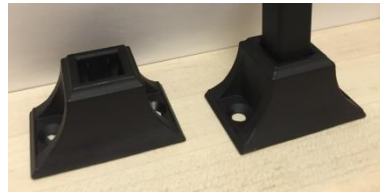

43 in. x 1/2 in. Black Matte Finish
Metal Spindles in Plain, Single
Knuckle and Double Knuckle Styles

Black Matte Finish Shoes for
1/2 in. Square Spindles

Top Closed Shoe - \$3.25 each

Bottom Open Shoe - \$2.25 each