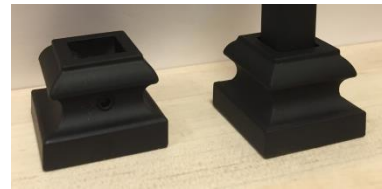

43 in. x 1/2 in. Black Matte Finish
Metal Spindles in Plain, Single
Knuckle and Double Knuckle Styles

Black Matte Finish Shoes for
1/2 in. Square Spindles

Top Closed Shoe - \$3.25 each

Bottom Open Shoe - \$2.25 each