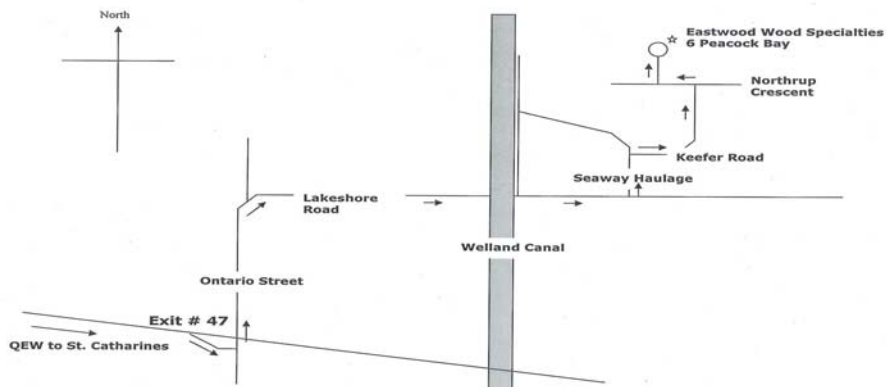

Flooring Width Combinations		
Widths	Oak	Hard Maple
2 1/4 & 4 1/4	\$5.65	\$6.20
2 1/4 & 3 1/4 & 4 1/4	\$5.60	\$6.10

FLOORING INSTALLATION
 Installation is available for \$1.95/sqft.

Eastwood
WOOD SPECIALTIES LTD.